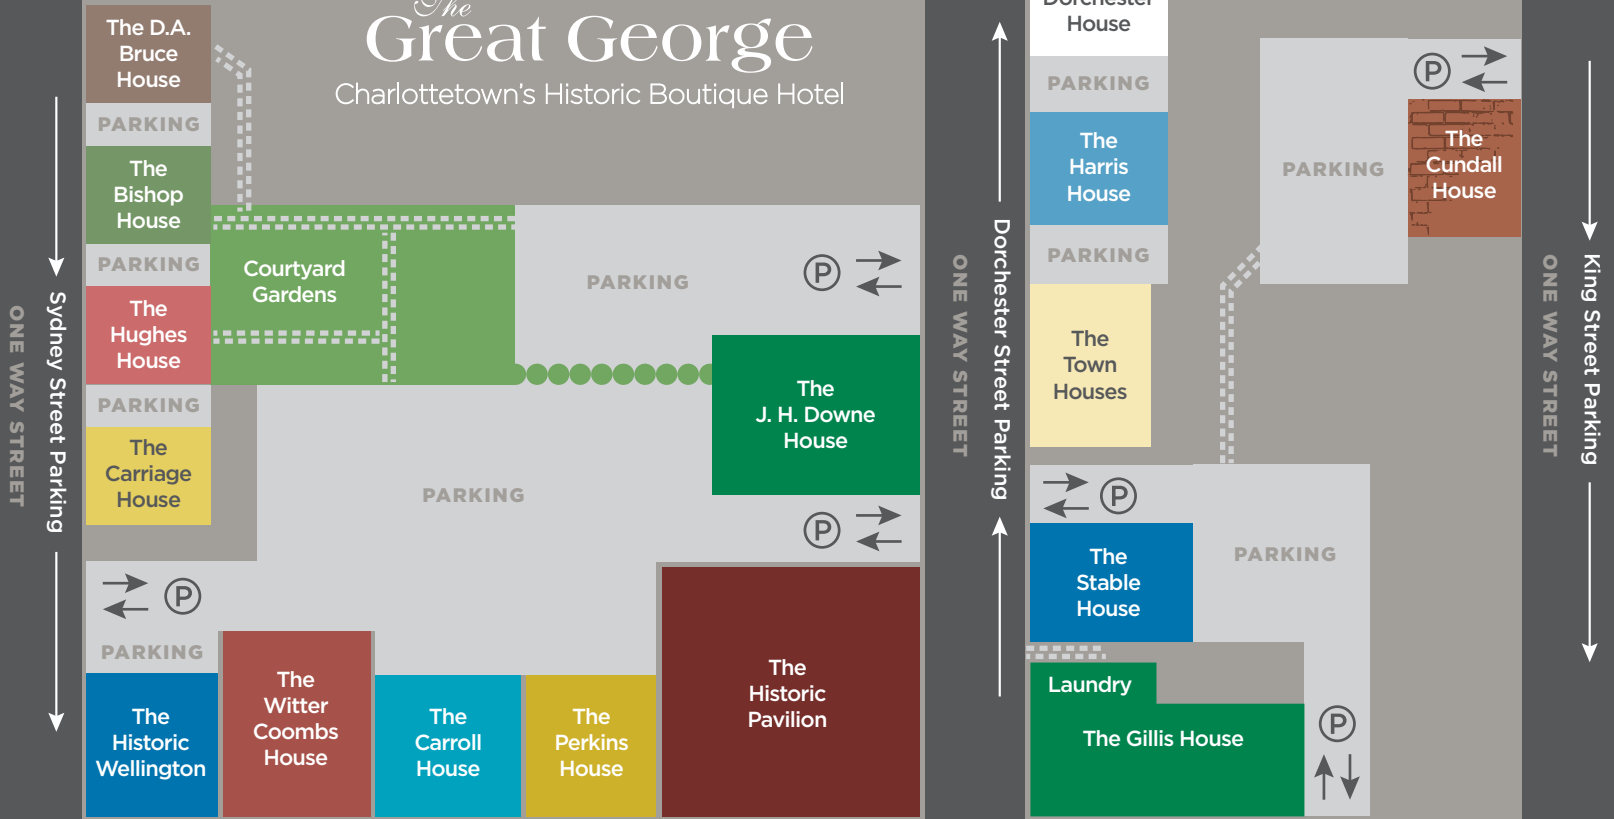

# The Great George

Charlottetown's Historic Boutique Hotel

← Great George Street Parking →

**BASILICA CHURCH**

The Cross Keys Condos  
*(Corner of Queen St. and Dorchester St.)*

The Barrett House  
*(Further down Dorchester St.)*

**SDU PLACE**